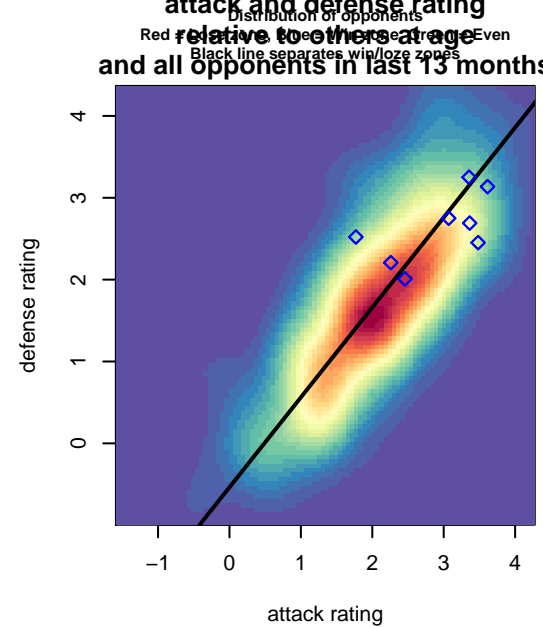

Venues played:
 2015 Spr BCSPL 2000 U16
 2015 SX Cup U16
 2015 BCSPL 2000 U15
 2015 Whitecaps Invitational U16

Coquitlam Metro Ford Millennium 2000B
 Dots are actual minus expected GF (blue circles) and GA (red triangles).
 Blue line is smoothed change in attack strength. Red is smoothed change in defense strength.

**attack and defense variance (black dot)
relative to other teams
and top 10 in region**

**attack and defense rating
relative to others at age
and all opponents in last 13 months**

**attack and defense rating
relative to other age
and all opponents in last 13 months**

Performance relative to 13 month average

Performance relative to 13 month average

average number of goals per game relative to expected

average number of goals per game relative to expected

lot. A=Neither has attack advantage, B=Opponent has both attack and defense advantage, C=Opponent has both attack and defense disadvantage, D=Both have