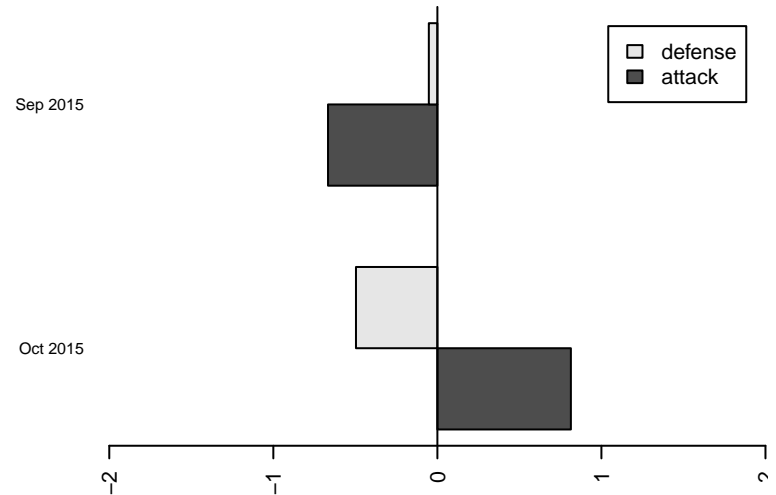

Venues played:
 2015 Spr BCSPL 2000 U16
 2015 SX Cup U16
 2015 BCSPL 2000 U15
 2015 Whitecaps Invitational U16

Coquitlam Metro Ford Millennium 2000B
 Dots are actual minus expected GF (blue circles) and GA (red triangles).
 Blue line is smoothed change in attack strength. Red is smoothed change in defense strength.

**attack and defense variance (black dot)
relative to other teams
and top 10 in region**

**attack and defense rating
relative to others at age
and all opponents in last 13 months**

**attack and defense rating
relative to other age
and all opponents in last 13 months**

Performance relative to 13 month average

Performance relative to 13 month average

average number of goals per game relative to expected

average number of goals per game relative to expected

lot. A=Neither has attack advantage, B=Opponent has both attack and defense advantage, C=Opponent has both attack and defense disadvantage, D=Both have