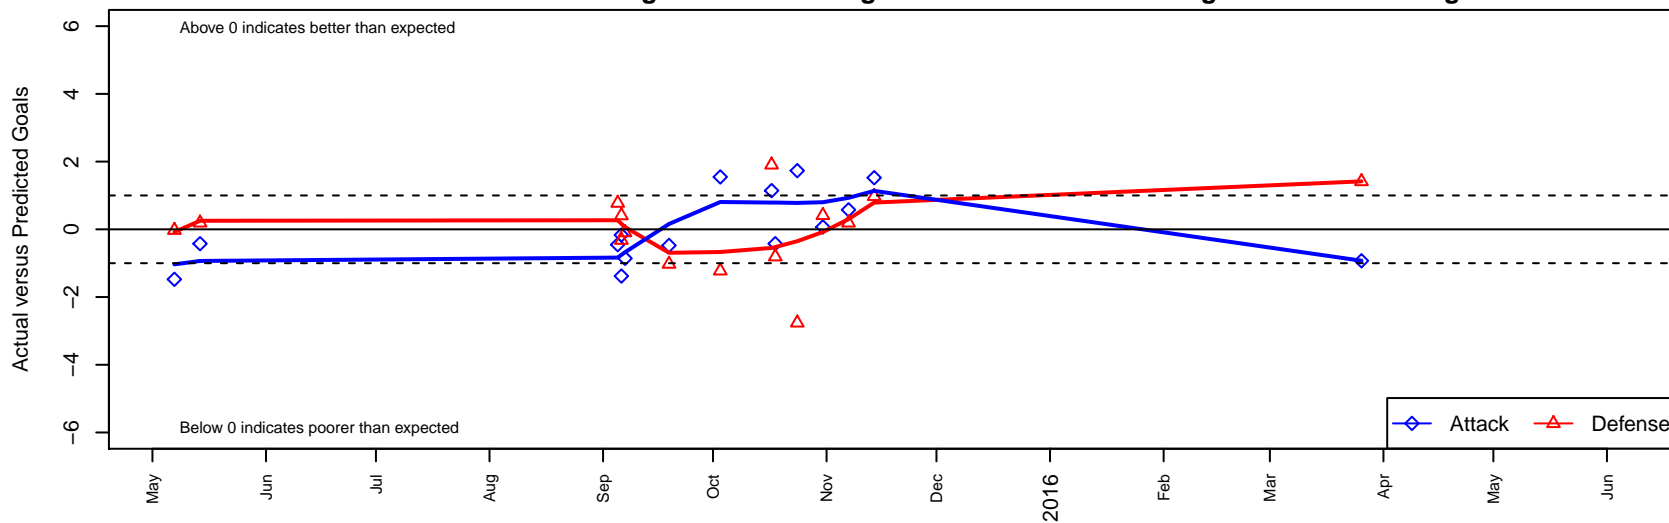

Coquitlam Metro Ford Millennium 2000B

Coquitlam Metro Ford SC
 , BC
 B00 total strength=1686
 attack=29.43 defense=15.79
 fall league = BCSPL 2000 U15
 spr league = Spr BCSPL 2000 U16

alt names used:
 Coquitlam Metro-Ford SC
 Coquitlam Metro-Ford SC

Venues played:
 2015 Spr BCSPL 2000 U16
 2015 SX Cup U16
 2015 BCSPL 2000 U15
 2015 Whitecaps Invitational U16

Coquitlam Metro Ford Millennium 2000B
 Dots are actual minus expected GF (blue circles) and GA (red triangles).
 Blue line is smoothed change in attack strength. Red is smoothed change in defense strength.

**attack and defense variance (black dot)
relative to other teams
and top 10 in region**

**attack and defense rating
relative to others at age
and all opponents in last 13 months**

**attack and defense rating
relative to other age
and all opponents in last 13 months**

Performance relative to 13 month average

Performance relative to 13 month average

average number of goals per game relative to expected

average number of goals per game relative to expected

lot. A=Neither has attack advantage, B=Opponent has both attack and defense advantage, C=Opponent has both attack and defense disadvantage, D=Both have